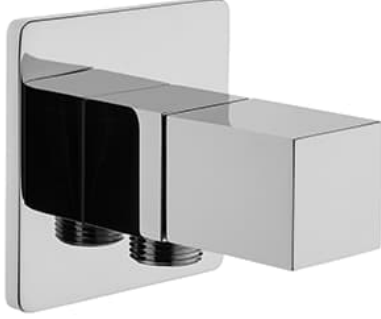

Square Interval Tap

Product Code: A45232EXP

Collection:

Technical Specifications

Body Material	Pirinç
Colour	
Depth (mm)	68
Designer	VitrA Tasarım Ekibi
Height (mm)	65
Installation Type	Wall Mounted
Material	Chrome
Number of Water Inlets	Tek girişli
Operating Pressure	0,5-10 Bar(Tav.Edilen:1-5 Bar)
Packaged Dimensions (W×D×H)	90 x 90 x 63
Width (mm)	65