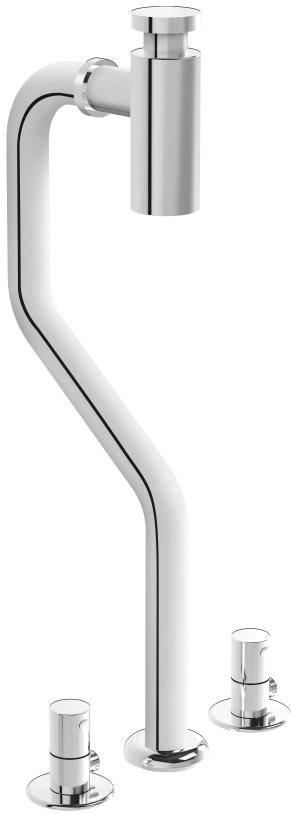

## Plural Syphon set

Product Code: A45157

Collection: Origin