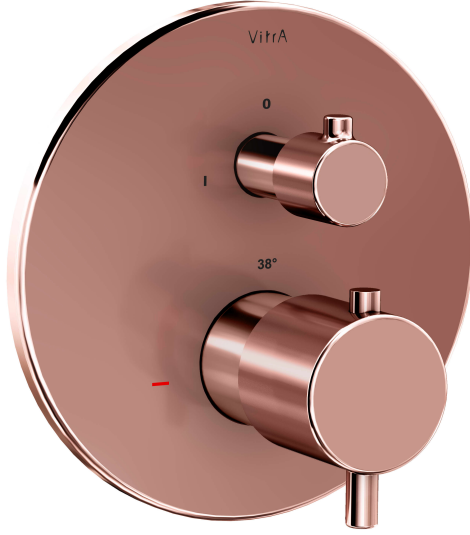

VitrA

Root Round Shower Mixer

Product Code: A4325829EXP

Collection:

Technical Specifications

Body Material	Pirinç
Colour	
Depth (mm)	137
Designer	VitrA Tasarım Ekibi
Height (mm)	170
Installation Type	Built-in
Material	PVD
Number of Water Inlets	Çift girişli
Operating Pressure	0,5-10 Bar(Tav.Edilen:1-5 Bar)
Packaged Dimensions (W×D×H)	240 x 225 x 125
Special Solutions	Aquaheat
Width (mm)	170

2A Technical Drawing