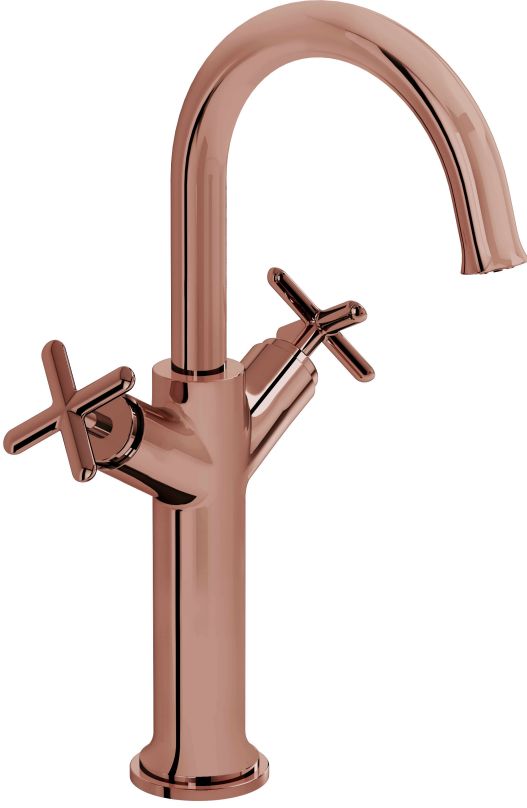

VitrA

Origin Classic Basin Mixer

Product Code: A4288629

Collection: Origin Classic

Technical Specifications

Air Mixing Capability	Evet
Body Material	Pirinç
Built-in Product	0
Colour	
Depth (mm)	196
Designer	VitrA Tasarım Ekibi
Easy Assembly Feature	Evet
Height (mm)	333
Hose Material	Paslanmaz Çelik Örgülü PEX
Installation Type	Countertop
Material	PVD
Noise Class	I

Number of Holes	1
Number of Water Inlets	Çift girişli
Operating Pressure	0,5-10 Bar(Tav.Edilen:1-5 Bar)
Outlet Rotation Angle	Sabit
Packaged Dimensions (W×D×H)	400 x 240 x 220
Series	Origin Classic
Width (mm)	193