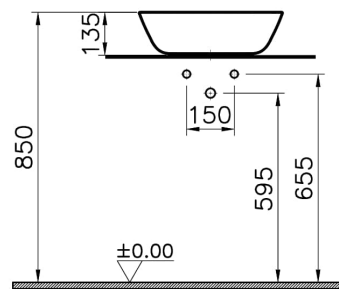

### Technical Specifications

Body Material	FFC- Fine Fire Clay
Colour	
Complementary Product	A4515934
Countertop Usage	Çanak
Depth (mm)	380
Design Shape	Oval
Designer	Terri Pecora
Dimensions	45 x 38
Height (mm)	135
Material	VitraClean
Overflow Detail	Su Taşma Deliksiz
Packaged Dimensions (W×D×H)	485 x 160 x 420

## Plural Bowl

Product Code: 7810B403H0016

Siphon

Sifon Dahil Deęil

Width (mm)

445

### 2A Technical Drawing

Countertop use  
Tezgahüstü kullanım  
Aufsatzwaschtisch