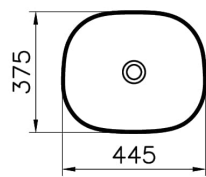

### Technical Specifications

Body Material	FFC- Fine Fire Clay
Colour	
Complementary Product	A4515934
Countertop Usage	Çanak
Depth (mm)	380
Design Shape	Oval
Designer	Terri Pecora
Dimensions	45 x 38
Height (mm)	135
Material	VitraClean
Overflow Detail	Su Taşma Deliksiz
Packaged Dimensions (W×D×H)	485 x 160 x 420

## Plural Bowl

Product Code: 7810B403H0016

Siphon

Sifon Dahil Deęil

Width (mm)

445

### 2A Technical Drawing

Countertop use  
Tezgahüstü kullanım  
Aufsatzwaschtisch