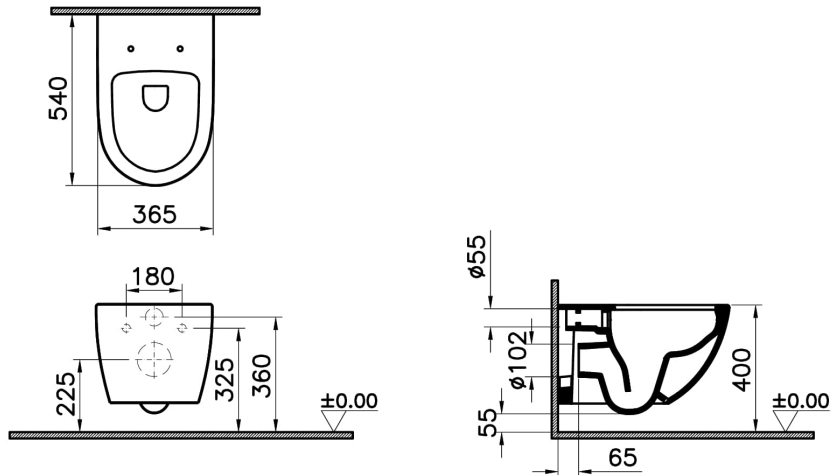

## Technical Specifications

Bidet Function	Borusuz
Body Material	VC- Vitreous China
Colour	
Depth (mm)	540
Design Shape	Round
Designer	VitrA Tasarım Ekibi
Dimensions	54
Height (mm)	340
Inner Shape	Derin
Installation Detail	Concealed Installation
Material	Hygiene
Packaged Dimensions (W×D×H)	405 x 385 x 560

Rim Feature	Rim-ex
Toilet Height from Floor	400 mm
Width (mm)	365

## 2A Technical Drawing

\*Duvar kalınlığına göre ilave boru gerekebilir.

\*Additional pipe may be required due to wall thickness

\*Ein zusätzliches Ablaufrohr ist je nach Wandstärke erforderlich