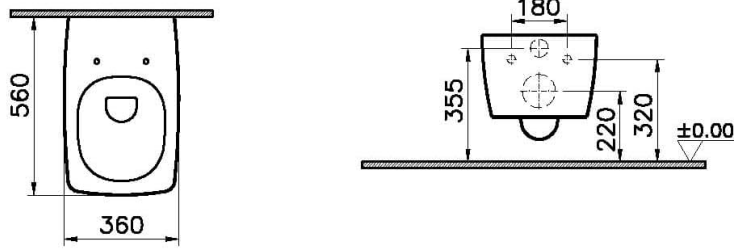

2A Technical Drawing

*Duvar kalınlıgına göre ilave boru gerekebilir.

*Additional pipe may be required due to wall thickness

*Ein zusätzliches Ablaufrohr ist je nach Wandstärke erforderlich