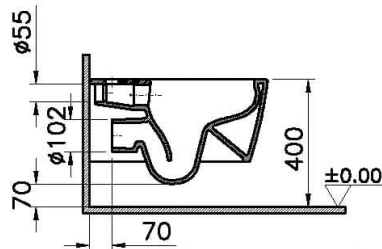

2A Technical Drawing

*Duvar kalınlıgına göre ilave boru gerekebilir.

*Additional pipe may be required due to wall thickness

*Ein zusätzliches Ablaufrohr ist je nach Wandstärke erforderlich