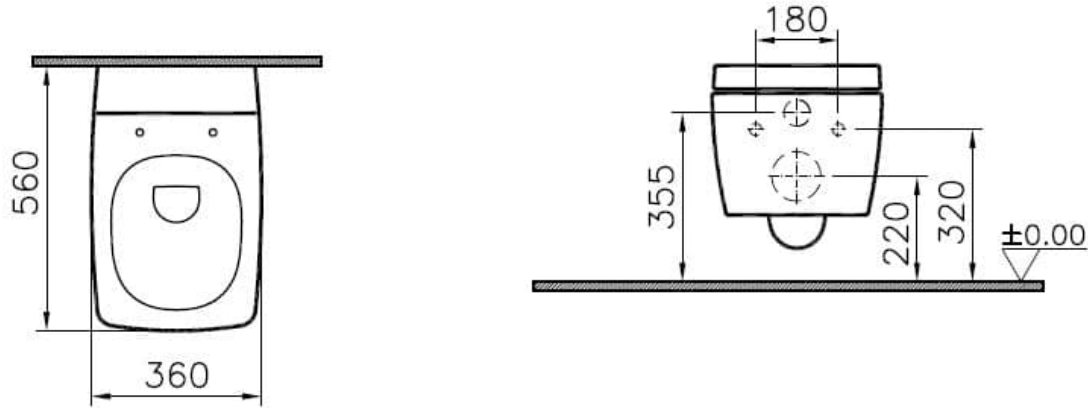

Collection:

Technical Specifications

Bidet Function	Borusuz
Body Material	VC- Vitreous China
Colour	
Depth (mm)	560
Design Shape	Squarish
Designer	Noa
Dimensions	56
Fresh	Evet
Height (mm)	340
Inner Shape	Derin
Installation Detail	Concealed Installation
Material	Hygiene

Packaged Dimensions (W×D×H) 430 x 390 x 605

Rim Feature Rim-ex

Special Solutions Fresh

Toilet Height from Floor 400 mm

Width (mm) 360

2A Technical Drawing

*Duvar kalınlığına göre ilave boru gerekebilir.

*Additional pipe may be required due to wall thickness

*Ein zusätzliches Ablaufrohr ist je nach Wandstärke erforderlich