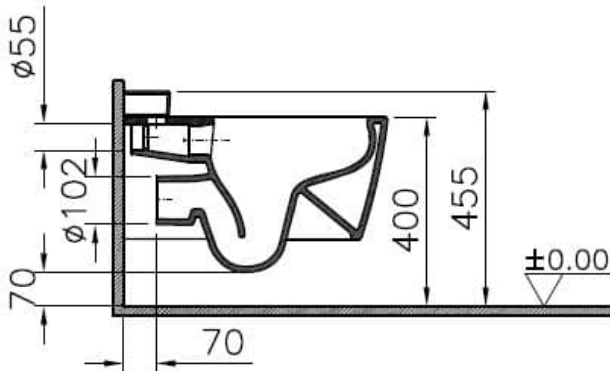

Collection:

Technical Specifications

Bidet Function	Borusuz
Body Material	VC- Vitreous China
Colour	
Depth (mm)	560
Design Shape	Squarish
Designer	Noa
Dimensions	56
Fresh	Evet
Height (mm)	340
Inner Shape	Derin
Installation Detail	Concealed Installation
Material	Hygiene

Packaged Dimensions (W×D×H) 430 x 390 x 605

Rim Feature Rim-ex

Special Solutions Fresh

Toilet Height from Floor 400 mm

Width (mm) 360

2A Technical Drawing

*Duvar kalınlığına göre ilave boru gerekebilir.

*Additional pipe may be required due to wall thickness

*Ein zusätzliches Ablaufrohr ist je nach Wandstärke erforderlich