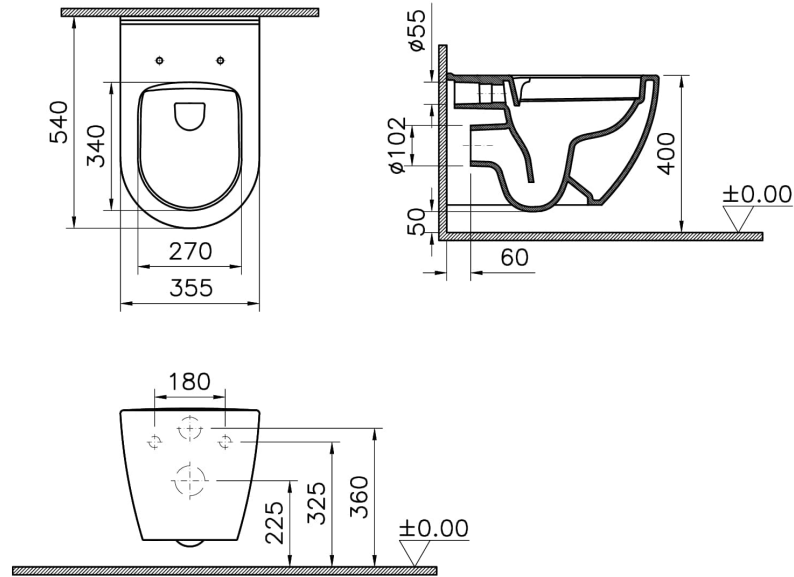

Collection:

Technical Specifications

Bidet Function	Borusuz
Body Material	VC- Vitreous China
Colour	
Depth (mm)	540
Design Shape	Round
Designer	VitrA Tasarım Ekibi
Dimensions	54
Height (mm)	350
Inner Shape	Derin
Installation Detail	Concealed Installation
Material	Hygiene
Packaged Dimensions (W×D×H)	405 x 385 x 560

VitrA

Mia Round Wall-hung WC

Product Code: 7510B003H0075

Rim Feature	SmoothFlush
-------------	-------------

Toilet Height from Floor	400 mm
--------------------------	--------

Width (mm)	355
------------	-----

2A Technical Drawing

*Duvar kalınlığına göre ilave boru gerekebilir.

*Additional pipe may be required due to wall thickness

*Ein zusätzliches Ablaufrohr ist je nach Wandstärke erforderlich