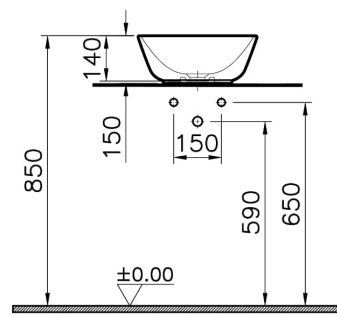

Collection:

Technical Specifications

Body Material	FFC- Fine Fire Clay
Colour	
Countertop Usage	Çanak
Depth (mm)	380
Design Shape	Round
Designer	Pentagon
Dimensions	38 x 38
Height (mm)	150
Material	Hygiene
Overflow Detail	Su Taşma Deliksiz
Packaged Dimensions (W×D×H)	415 x 185 x 440
Siphon	Sifon Dahil Değil

VitrA

Geo Bowl

Product Code: 7421B003H0016

Width (mm)

380

2A Technical Drawing

Countertop use
Tezgahüstü kullanım
Aufsatzwaschtisch