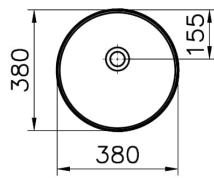

Collection:

Technical Specifications

Body Material	FFC- Fine Fire Clay
Colour	
Countertop Usage	Çanak
Depth (mm)	380
Design Shape	Round
Designer	Pentagon
Dimensions	38 x 38
Height (mm)	150
Material	Hygiene
Overflow Detail	Su Taşma Deliksiz
Packaged Dimensions (W×D×H)	415 x 185 x 440
Siphon	Sifon Dahil Değil

VitrA

Geo Bowl

Product Code: 7421B003H0016

Width (mm)

380

2A Technical Drawing

Countertop use
Tezgahüstü kullanım
Aufsatzwaschtisch