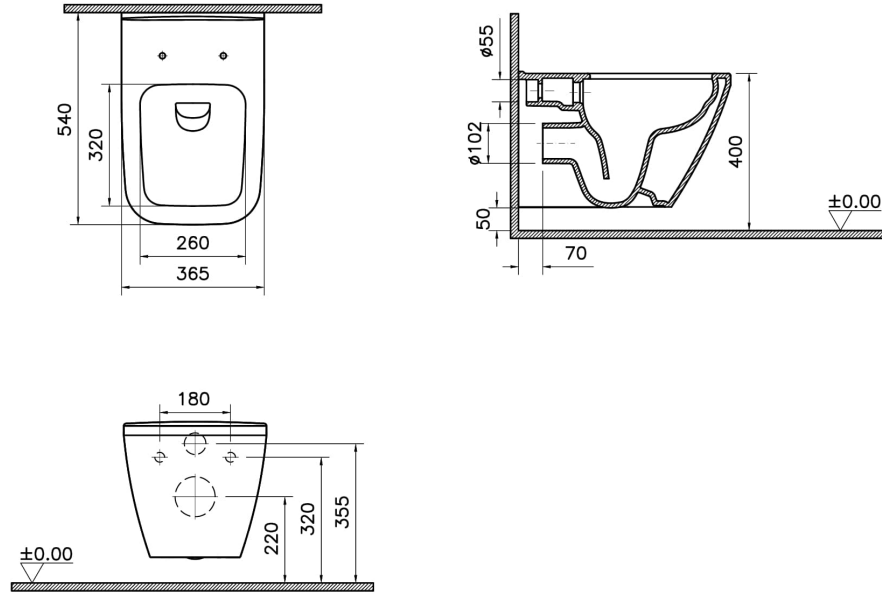

VitrA

Integra Square Wall-hung WC

Product Code: 7082B483H0075

Collection:

Technical Specifications

Colour

2A Technical Drawing

*Duvar kalınlığına göre ilave boru gerekebilir.

*Additional pipe may be required due to wall thickness

*Ein zusätzliches Ablaufrohr ist je nach Wandstärke erforderlich