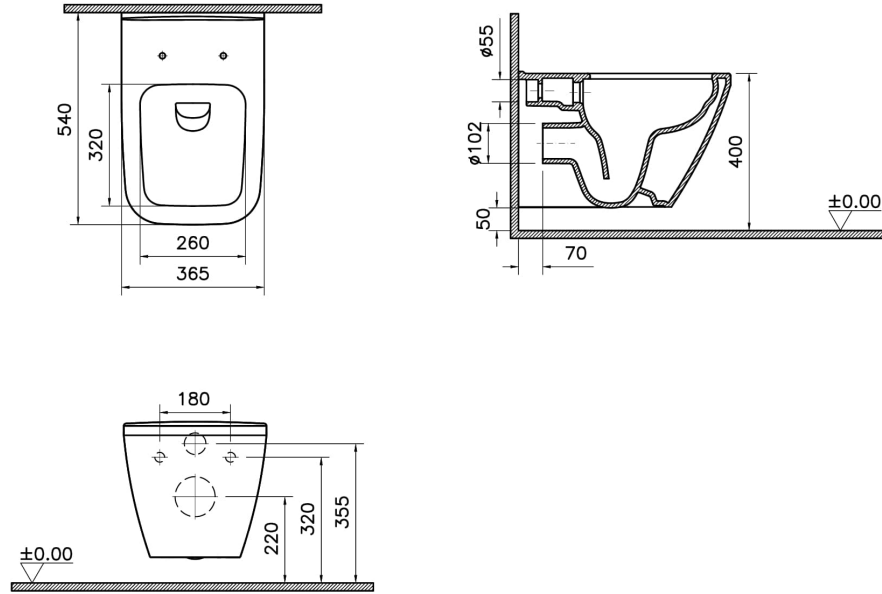

Collection:

Technical Specifications

Bidet Function	Borusuz
Body Material	VC- Vitreous China
Colour	
Depth (mm)	540
Design Shape	Squarish
Designer	VitrA Tasarım Ekibi
Dimensions	55
Height (mm)	350
Inner Shape	Derin
Installation Detail	Concealed Installation
Material	Hygiene
Packaged Dimensions (W×D×H)	405 x 385 x 560

Rim Feature	Rim-ex
Toilet Height from Floor	400 mm
Width (mm)	365

2A Technical Drawing

*Duvar kalınlığına göre ilave boru gerekebilir.

*Additional pipe may be required due to wall thickness

*Ein zusätzliches Ablaufrohr ist je nach Wandstärke erforderlich