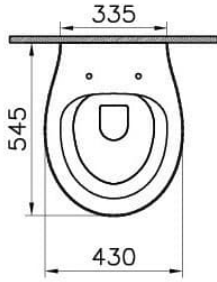

2A Technical Drawing

*Duvar kalınlığına göre ilave boru gerekebilir.

*Additional pipe may be required due to wall thickness

*Ein zusätzliches Ablaufrohr ist je nach Wandstärke erforderlich