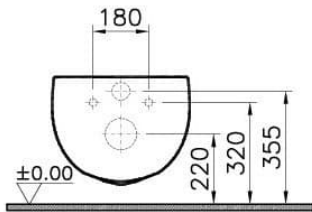

2A Technical Drawing

*Duvar kalınlığına göre ilave boru gerekebilir.

*Additional pipe may be required due to wall thickness

*Ein zusätzliches Ablaufrohr ist je nach Wandstärke erforderlich