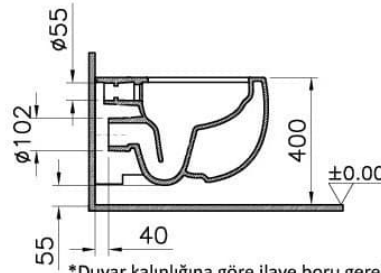

2A Technical Drawing

*Duvar kalınlığına göre ilave boru gerekebilir.

*Additional pipe may be required due to wall thickness

*Ein zusätzliches Ablaufrohr ist je nach Wandstärke erforderlich